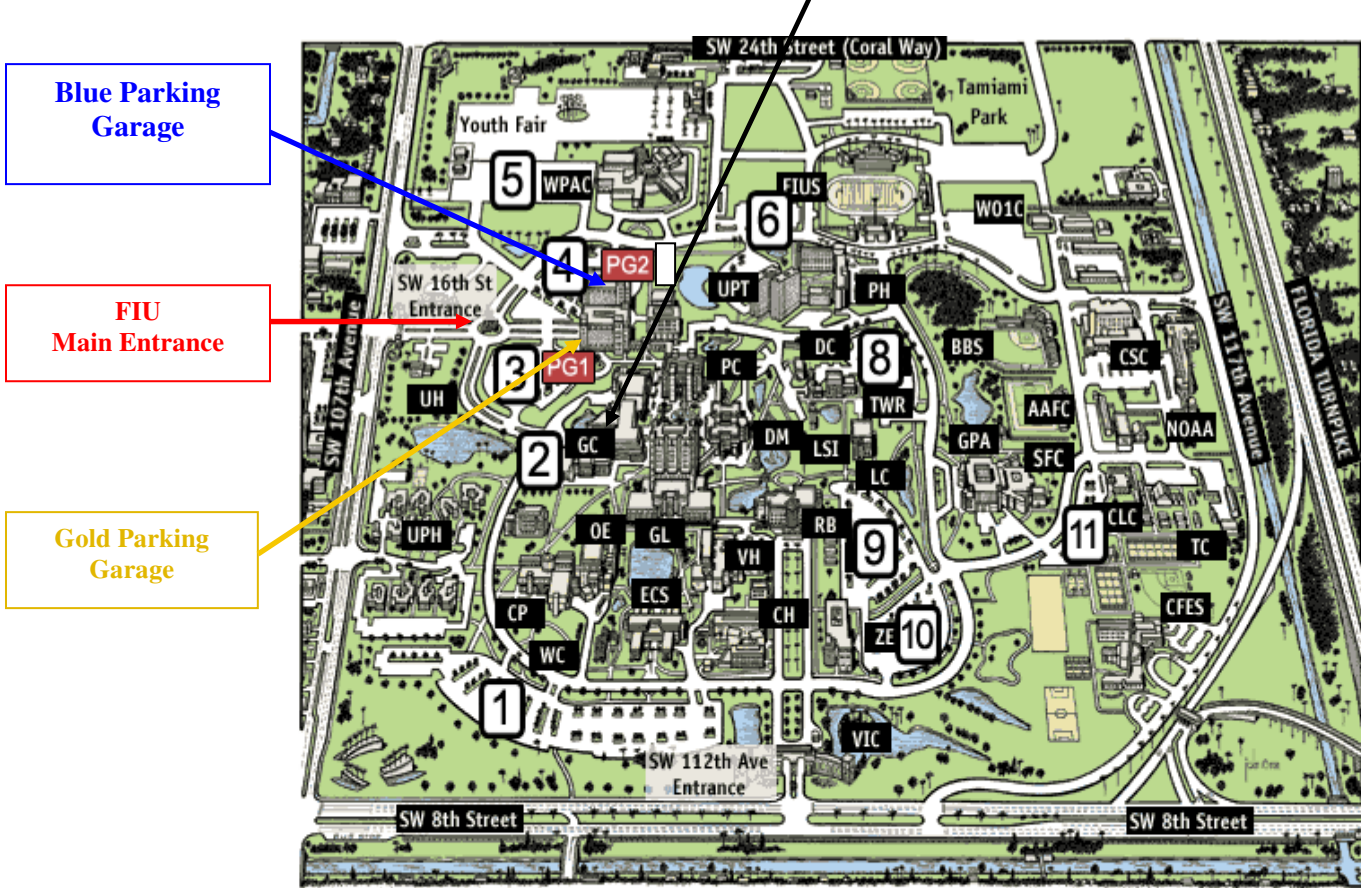

BLUE PARKING GARAGE INFORMATION:

Please notice that as you enter the university on SW 16th Street, main entrance, you will see a circle where there is a red sculpture. Drive up to the circle, continue straight. Two parking will appear. On your right the Gold parking Garage and on your left the Blue Parking Garage (PG2). Please park at any parking meter in the Blue Parking Garage.

GC 150 is located on the 1st floor of the Graham Center Building (GC)

AAFC	Athletics Academic Fitness Ctr	GL	Green Library (Athenaeum)	RB	Ryder Business Bldg
SFC	Student Fitness Ctr	GPA	Golden Panther Arena	TC	Trailer Complex
BBS	Baseball Stadium	HWC	Health Care & Wellness Ctr	TWR	Tower
CCLC	Children's Creative Learning Ctr	LC	Labor Ctr/English Language Institute	UH	University House
CFES	Carlos Finlay Elementary	LSI	Legal Studies Institute	UPH	University Park Housing
CH	College of Health	MM	Mall Modular Classrooms	UPT	University Park Towers
CP	Chemistry & Physics	NOAA	National Hurricane Ctr	VH	Viertes Haus
CSC	Campus Support Complex	OE	Owa Ehan	VIC	Visitor Information Ctr
DC	Duplicating Ctr	PC	Charles Perry Bldg (Primera Casa)	WC	Wertheim Conservatory
DM	Deuxieme Maison	PG 1	Parking Garage 1	W01C	Ceramics
ECS	Engineering & Computer Science	PG 2	Parking Garage 2	WPAC	Wertheim Performing Arts Ctr
FIUS	FIU Community Stadium	PH	Panther Residence Hall	ZEB	Ziff Education Bldg
GC	Graham University Ctr