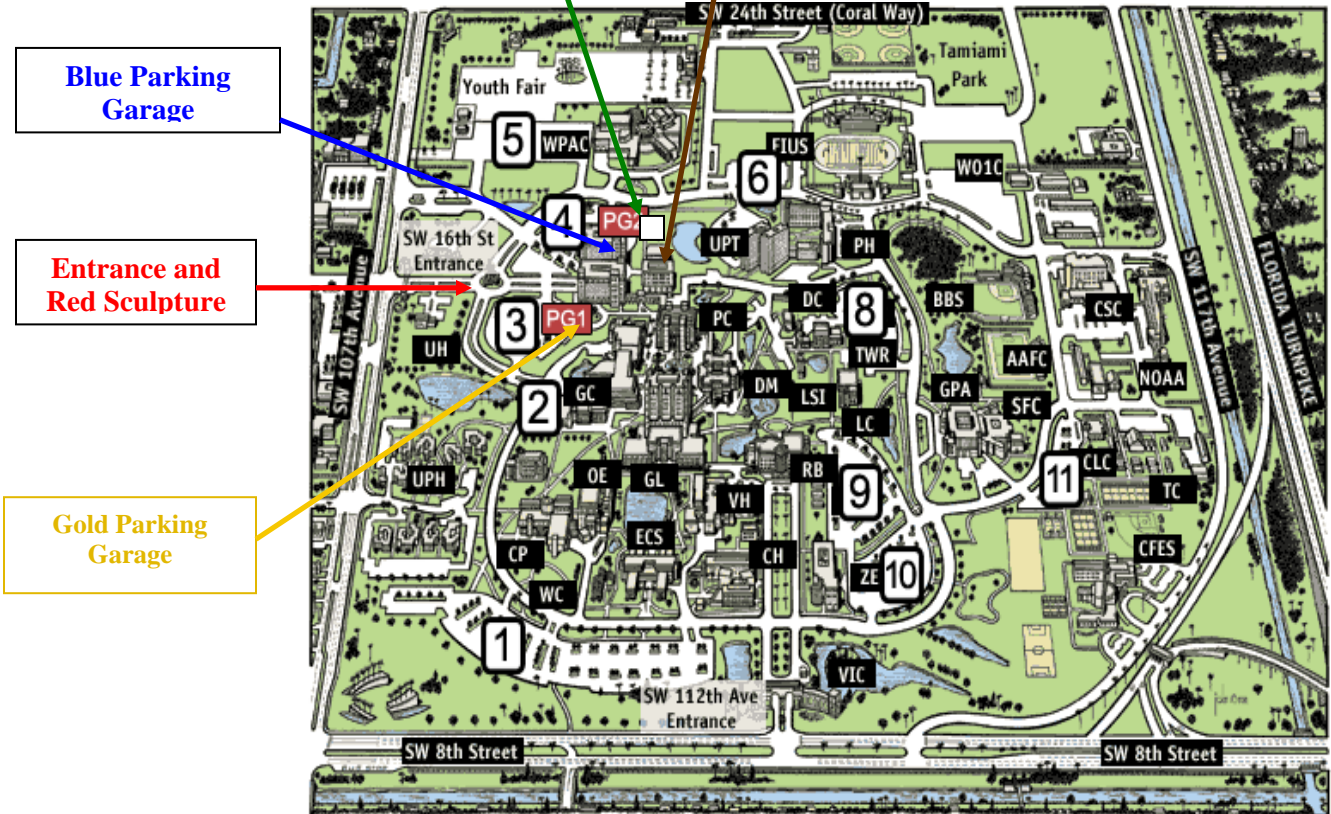

**BLUE PARKING GARAGE INFORMATION:**

Please notice that as you enter the university on SW 16<sup>th</sup> Street, main entrance, you will see a circle where there is a red sculpture. Drive up to the circle, continue straight. You will see two parking garage: on your right the Gold parking Garage and on your left the Blue Parking Garage (PG2). You need to park at any meter in the Blue Parking Garage.

*The Patricia and Philipp Frost Art Museum is located just in front of the Blue Parking Garage and next to the MARC Building (Management Advanced Research Center)*

AAFC	Athletics Academic Fitness Ctr	GL	Green Library (Athenaeum)	RB	Ryder Business Bldg
SFC	Student Fitness Ctr	GPA	Golden Panther Arena	TC	Trailer Complex
BBS	Baseball Stadium	HWC	Health Care & Wellness Ctr	TWR	Tower
CCLC	Children's Creative Learning Ctr	LC	Labor Ctr/English Language Institute	UH	University House
CFES	Carlos Finlay Elementary	LSI	Legal Studies Institute	UPH	University Park Housing
CH	College of Health	MM	Mall Modular Classrooms	UPT	University Park Towers
CP	Chemistry & Physics	NOAA	National Hurricane Ctr	VH	Viertes Haus
CSC	Campus Support Complex	PC	Charles Perry Bldg (Primera Casa)	VIC	Visitor Information Ctr
DC	Duplicating Ctr	PG 1	Parking Garage 1	WC	Wertheim Conservatory
DM	Deuxieme Maison	PG 2	Parking Garage 2	W01C	Ceramics
ECS	Engineering & Computer Science	PH	Panther Residence Hall	WPAC	Wertheim Performing Arts Ctr
FIUS	FIU Community Stadium			ZEB	Ziff Education Bldg
GC	Graham University Ctr				